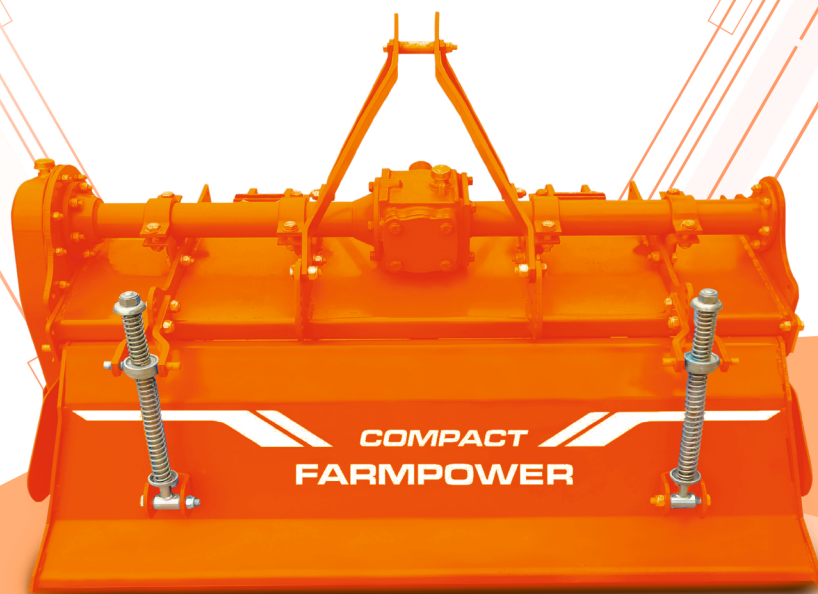

FARMPOWER

हर किसान की पॉवर, फार्मपॉवर

Kubota

Escorts Kubota Limited

Compact Rotavator

Best suited for inter-cultivation application

Best material for durable/reliable gearbox

Best for - Farmtrac - ATOM, Kubota Neo, Powertrac - G28 Series

Compact Rotavator

Specification

Best Match

Farmtrac - ATOM, Kubota
Neo, Powertrac - G28

Model

3 ft | 3.5 ft | 4 ft

No. of Blades

16 & 24 | 20 & 30 | 24

Hitch Type

Flat / Link Type

Side Drive

Gear

Type of Gear Box

Single Speed

Type of blade

LC type -
Japanese technology